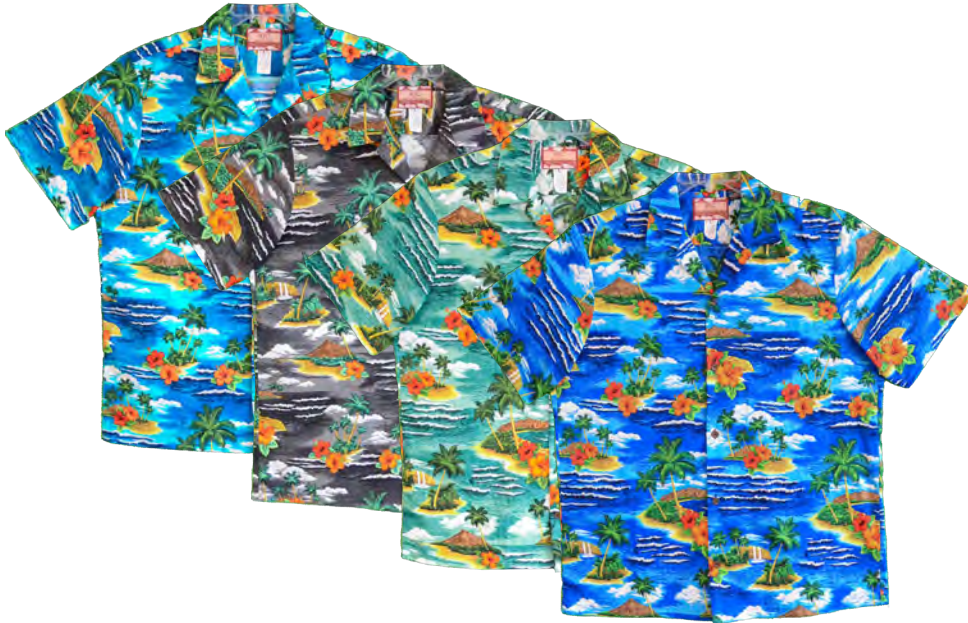

Style 102C

100% Cotton Broadcloth • Traditional Aloha Shirt • *Designates Stock Prints

102C 615 TEAL*, CHARCOAL*, SAGE*, BLUE*
Teal, Sage, Blue - Limited to Hanging Stock Only